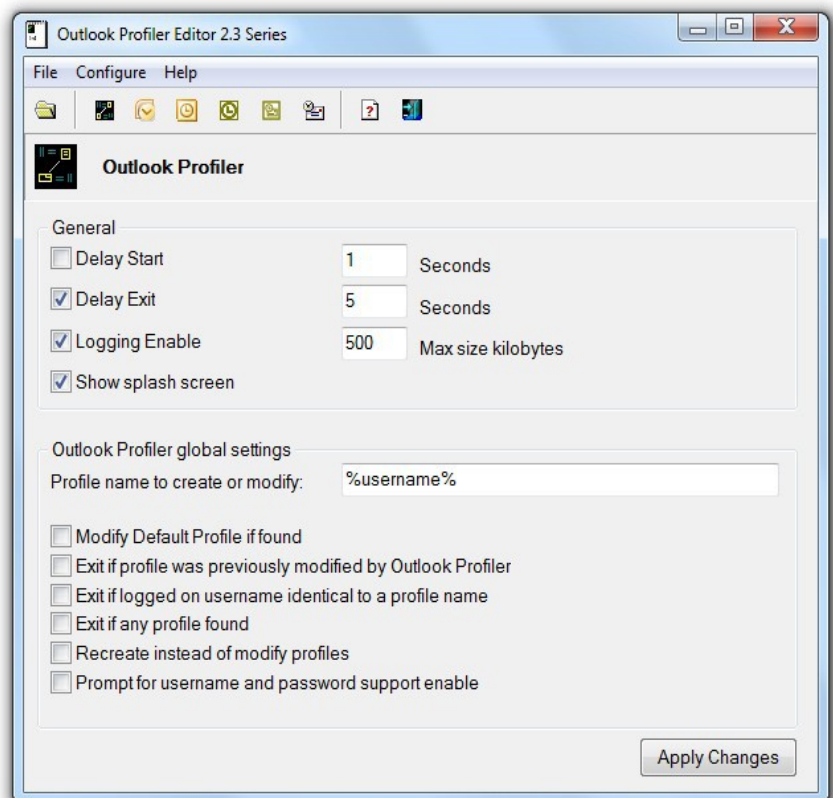

Features

- Outlook 97 through 2010 x64 supported.
- All major Microsoft Platforms (2000,XP,2003,2008,Vista,Win7).
- POP3, IMAP, and HTTP Internet email account support.
- Works with the NT login script to create Outlook profiles at logon.
- Works with the registry if desired to start locally.
- Run it from a public share to automate Outlook profiles.
- Can be linked from a web page on your intranet.
- Easy License structure with no limit on PC installations.

Easy to use

Extremely easy to configure options using basic check boxes. Simply check features you want Outlook Profiler to honor and in minutes be managing all of your Outlook installations.

When done configuring simply place three files **anywhere** on your network and execute **however** you want!

Outlook profile management from a single easy to use interface. Download the Outlook Profiler trial today.

About GOFF Concepts

Developers of business grade software in use by the world's leading corporations. Read more at: <http://goffconcepts.com>